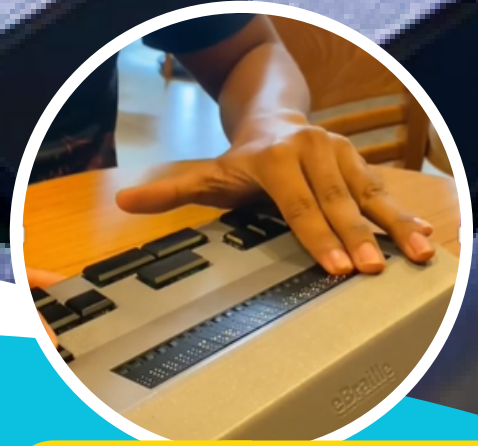

eBrelle

Laptop for the Blind

Braille Reading Device

eBrelle transcribes any digital text files (including PDF, Word, and Power Point) into Braille characters automatically. The blind and visually impaired now can have access to unlimited books and other reading materials.

Electronic Al-Quran Braille

eBrelle comes with a complete package for the blind and visually impaired people to read and learn Al-Quran. The electronic Al-Quran Braille function has voice guidance, together with Iqra' module for beginners and Al-Quran translation.

Special Braille Computer

eBrelle replaces the typical Braille machine and it can function as a special laptop for the blind and visually impaired. eBrelle can be used to take notes and store the notes in its internal storage of 32GB.