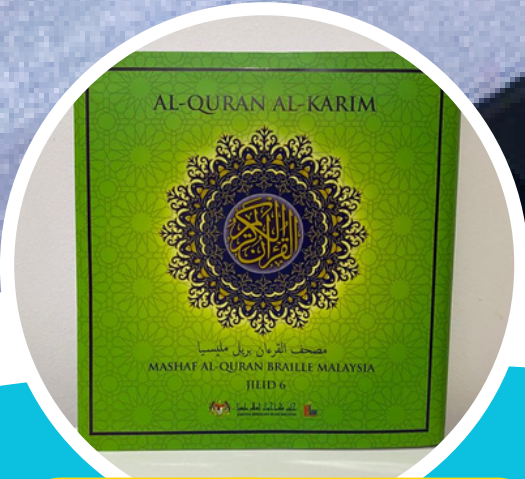

eBrelle

Laptop for the Blind

Braille Reading Device

eBrelle transcribes any digital text files (including PDF, Word, and Power Point) into Braille characters automatically. The blind and visually impaired now can have access to unlimited books and other reading materials.

Electronic Al-Quran Braille

eBrelle comes with a complete package for the blind and visually impaired people to read and learn Al-Quran. The electronic Al-Quran Braille function has voice guidance, together with Iqra' module for beginners and Al-Quran translation.

Special Braille Computer

eBrelle replaces the typical Braille machine and it can function as a special laptop for the blind and visually impaired. eBrelle can be used to take notes and store the notes in its internal storage of 32GB.